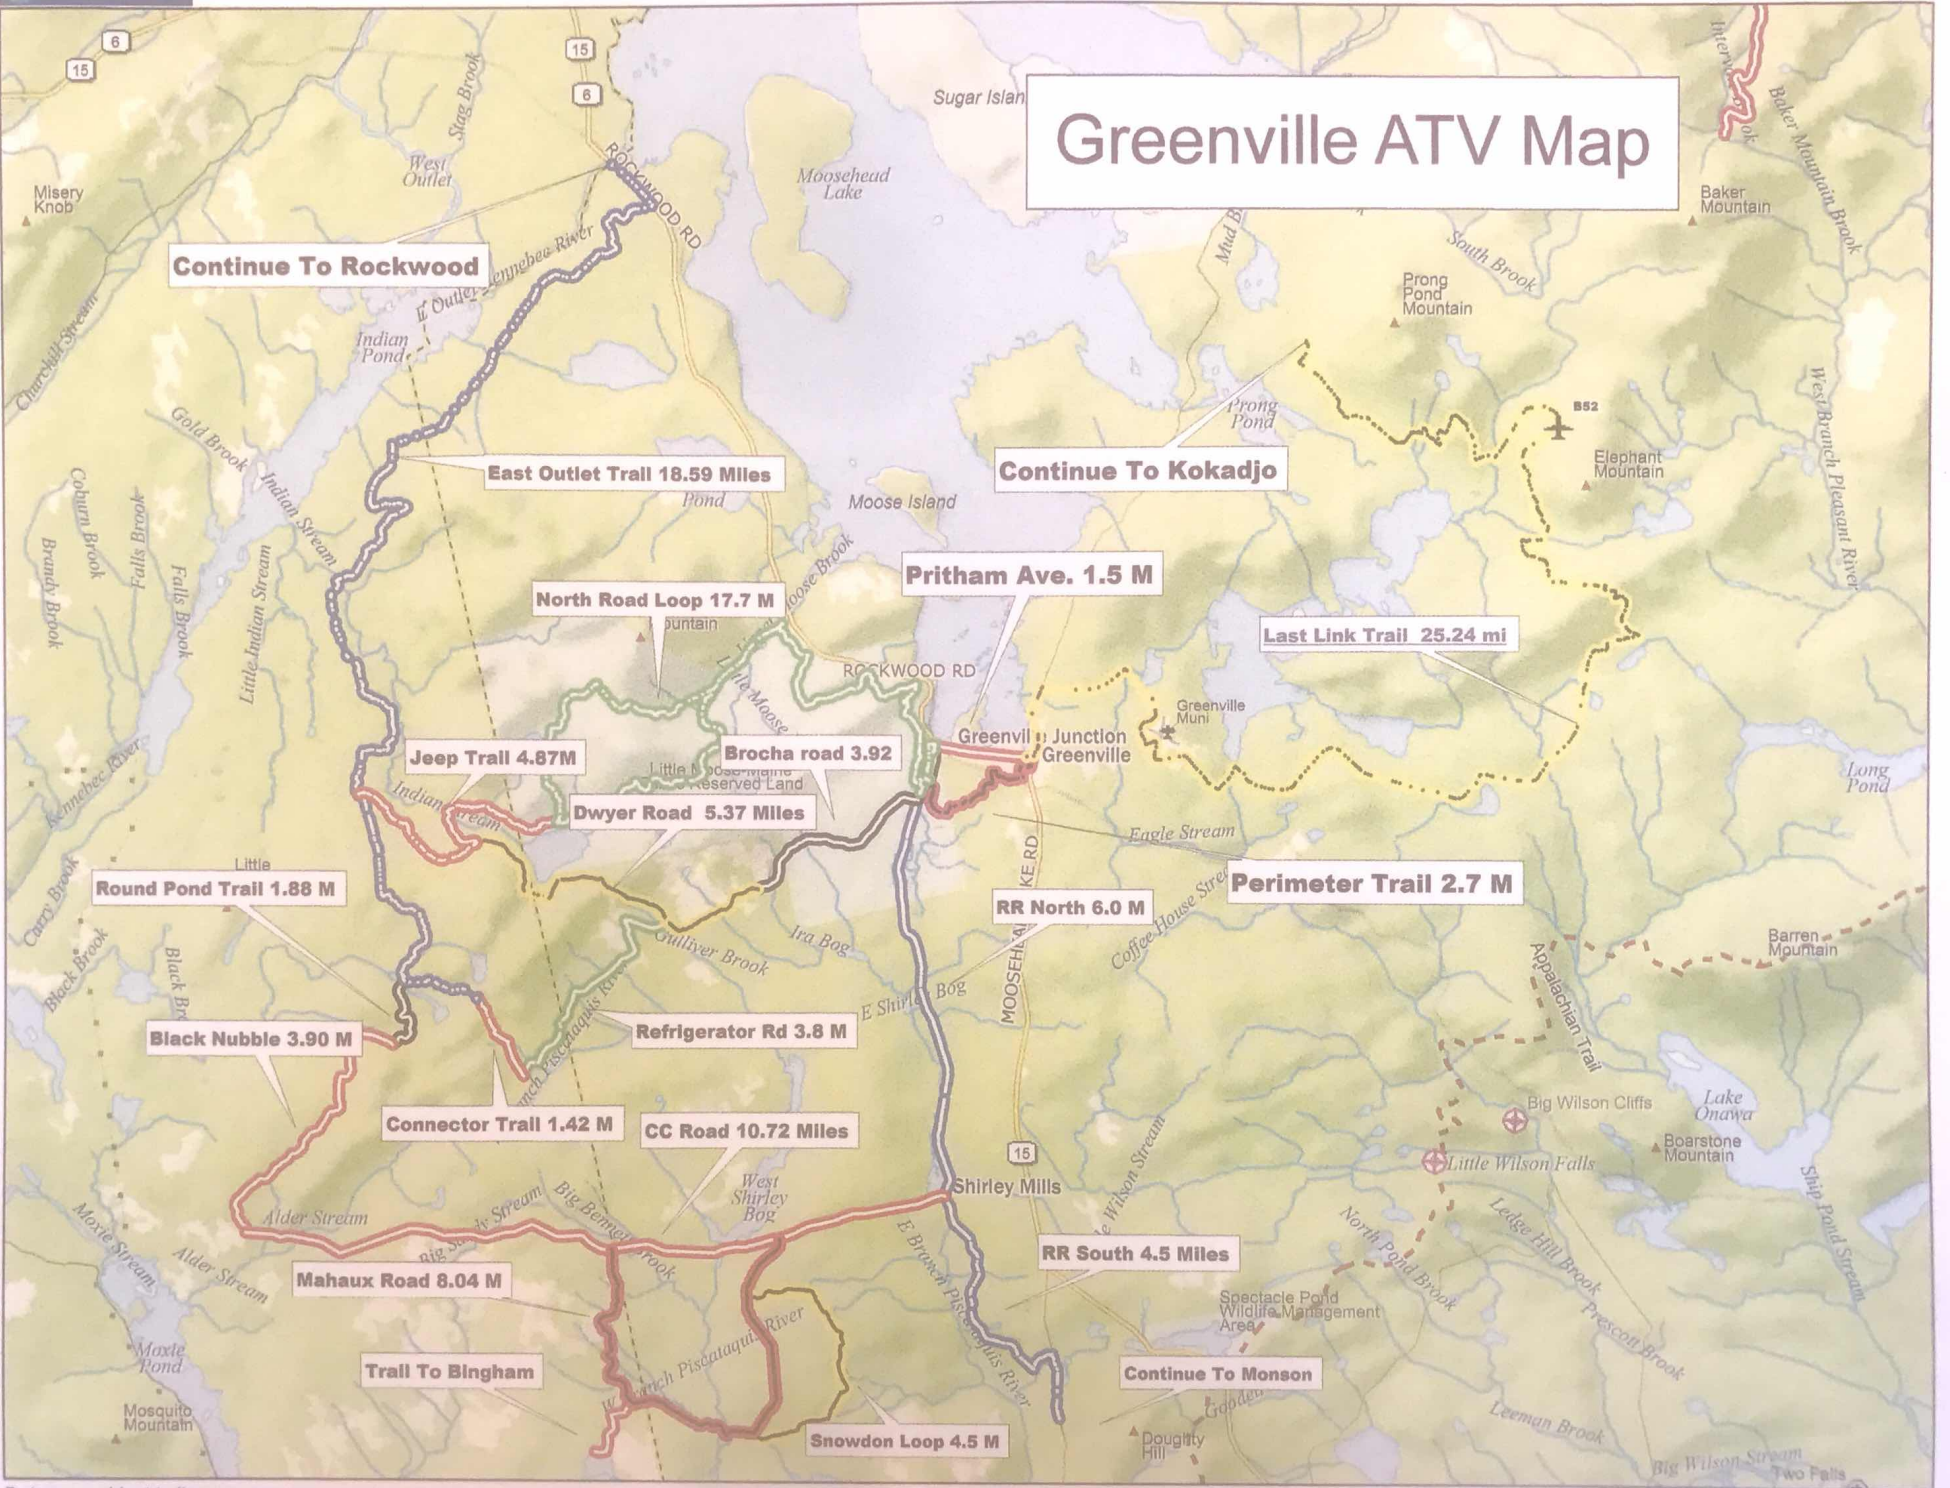

Greenville ATV Map

Data use subject to license.

© DeLorme. Topo North America™ 9.

www.delorme.com